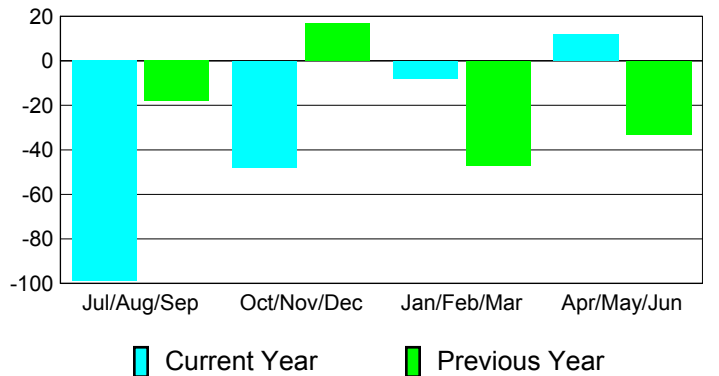

Membership Results
2010-2011

Membership
2009-2010

Month	Net Memb Goal	Actual New Memb	Actual Dropped Memb	Gain/Loss of Memb	Gain/Loss of Memb
Jul/Aug/Sep	45	28	-127	-99	-18
Oct/Nov/Dec	110	37	-85	-48	17
Jan/Feb/Mar	40	27	-35	-8	-47
Apr/May/Jun	5	52	-40	12	-33
Totals	200	144	-287	-143	-81

Membership Results 2010-2011

Goal, New, Dropped, Gain/Loss

Comparison of Membership Gain/Loss

Current Year Compared to the Previous Year

Gender Comparison 2010-2011

Jul/Aug/Sep

Oct/Nov/Dec

Jan/Feb/Mar