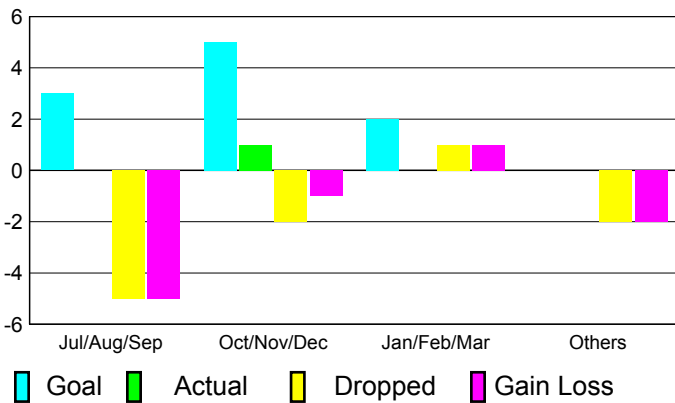

2010-2011 GMT Reports for District (or Undistricted) **District B 1**

GMT: **Joel Rosendo Gómez Franco** Location: **MEXICO**

GMT CA: **3**

CLUBS

Club Results
2010-2011

Clubs
2009-2010

Month	New Club Goal	Actual New Clubs	Actual Dropped Clubs	Gain/Loss of Clubs	Gain/Loss of Clubs
Jul/Aug/Sep	3	0	-5	-5	-1
Oct/Nov/Dec	5	1	-2	-1	0
Jan/Feb/Mar	2	0	1	1	-1
Apr/May/Jun	0	0	-2	-2	1
Totals	10	1	-8	-7	-1

Club Results 2010-2011

Goal, New, Dropped, Gain/Loss

Comparison of Club Gain/Loss

Current Year Compared to the Previous Year

YTD Status Quo Clubs 2010-2011

Status Quo Clubs Compared to Status Quo Members

MEMBERSHIP

Membership Results
2010-2011

Membership
2009-2010

Month	Net Memb Goal	Actual New Memb	Actual Dropped Memb	Gain/Loss of Memb	Gain/Loss of Memb
Jul/Aug/Sep	45	28	-127	-99	-18
Oct/Nov/Dec	110	37	-85	-48	17
Jan/Feb/Mar	40	27	-35	-8	-47
Apr/May/Jun	5	52	-40	12	-33
Totals	200	144	-287	-143	-81